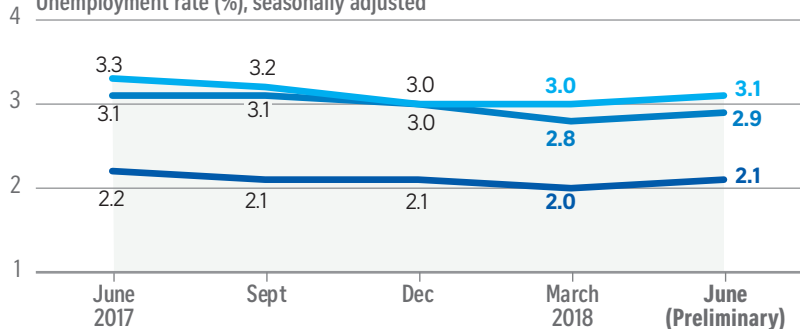

Labour market report for second quarter

— Overall — Resident — Citizen

Unemployment rate (%), seasonally adjusted

Source: MINISTRY OF MANPOWER STRAITS TIMES GRAPHICS