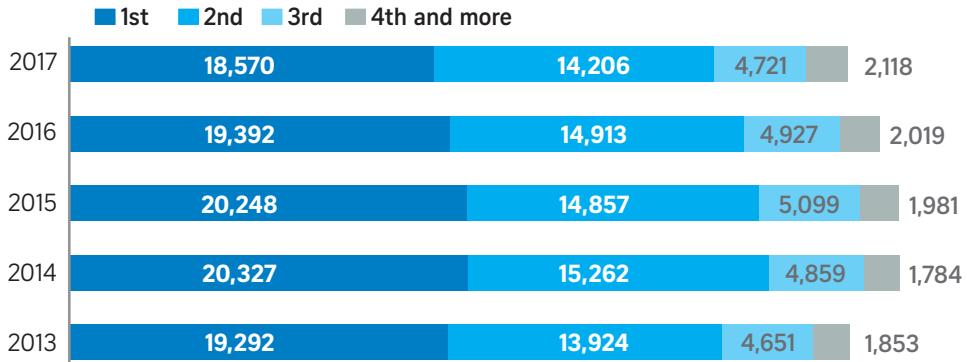

## Babies born and crude birth rates

NOTE: \*Crude birth rate refers to the number of live births per thousand population. This rate is based on Singapore residents only.

## Babies born by birth order