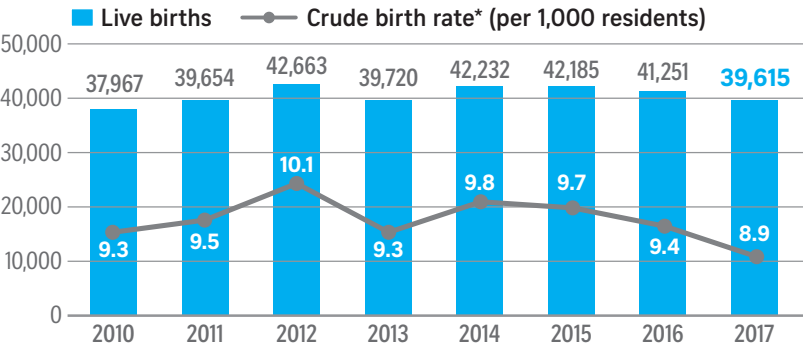

## Babies born and crude birth rates

NOTE: \*Crude birth rate refers to the number of live births per thousand population. This rate is based on Singapore residents only.

## Babies born by birth order