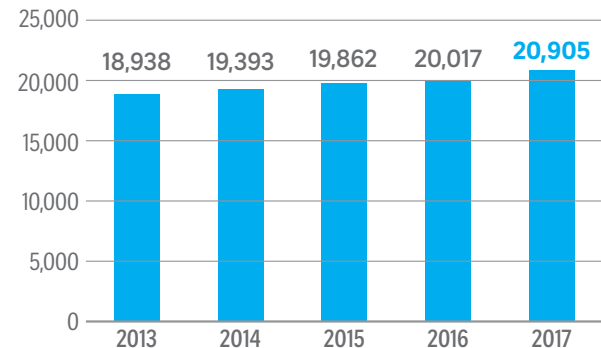

Deaths from 2013 to 2017

Source: IMMIGRATION AND CHECKPOINTS AUTHORITY STRAITS TIMES GRAPHICS