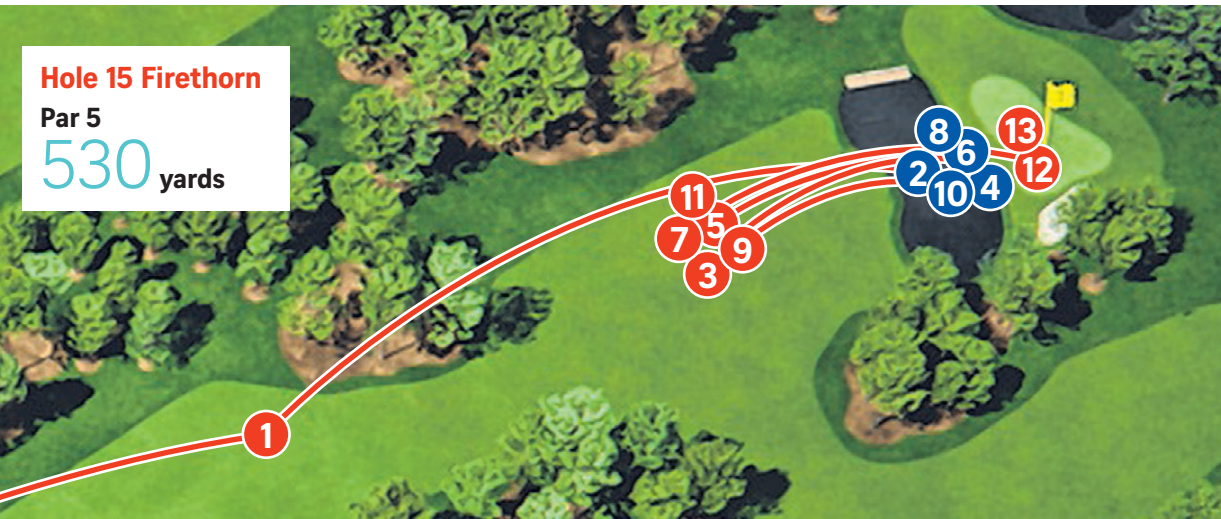

Masters meltdown

How Sergio Garcia's title defence was torched

Hole 15 Firethorn

Par 5

530 yards

Shot 1
Tee shot to fairway
Distance 322 yards
To pin 205 yards

Shot 2
Water
Distance 183 yards
To pin 26 yards

Shot 3
Penalty
To pin 89 yards

Shot 4
Water
Distance 73 yards
To pin 18 yards

Shot 5
Penalty
To pin 89 yards

Shot 6
Water
Distance 73 yards
To pin 19 yards

Shot 7
Penalty
To pin 89 yards

Shot 8
Water
Distance 72 yards
To pin 20 yards

Shot 9
Penalty
To pin 87 yards

Shot 10
Water
Distance 69 yards
To pin 20 yards

Shot 11
Penalty
To pin 90 yards

Shot 12
Green
Distance 88 yards
To pin 9 feet

Shot 13
Putt
Distance 9 feet