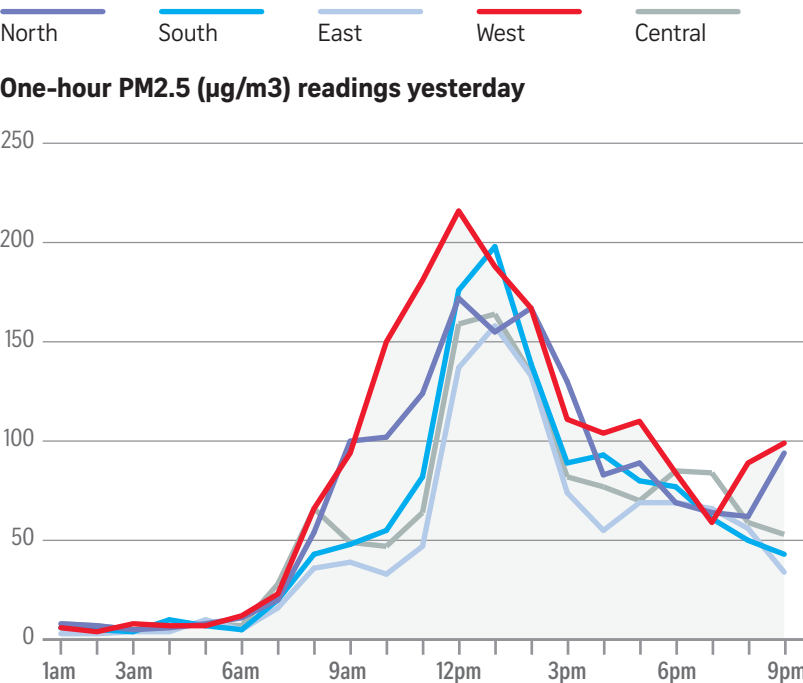

Tracking the haze

24-hour PSI readings yesterday