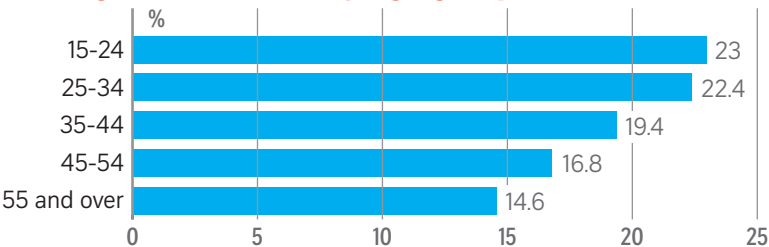

Religious affiliations

Among residents aged 15 years and over

NOTE: Figures may not add up to 100% due to rounding

No religious affiliation by age group in 2015

Source: DEPARTMENT OF STATISTICS SINGAPORE STRAITS TIMES GRAPHICS