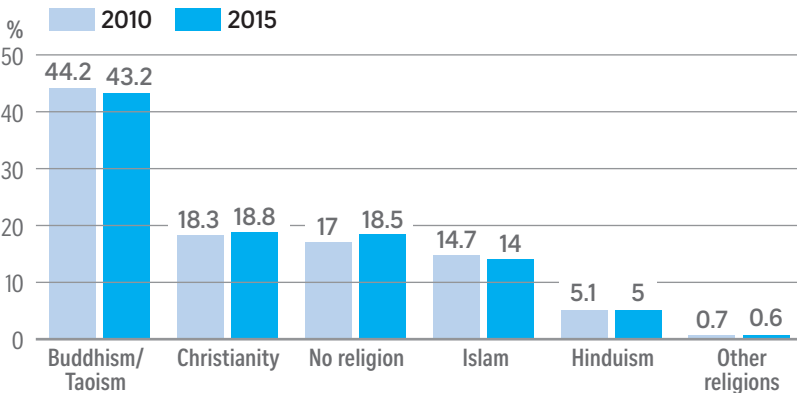

Religious affiliations

Among residents aged 15 years and over

NOTE: Figures may not add up to 100% due to rounding

No religious affiliation by age group in 2015

Source: DEPARTMENT OF STATISTICS SINGAPORE STRAITS TIMES GRAPHICS