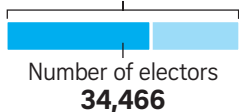

PUNGGOL EAST SMC

Lee Li Lian, 37

Charles Chong, 62

POPULATION PROFILE

Total population
55,586

ABOUT THE CONSTITUENCY

- Created in 2011 after it was carved out from Pasir Ris-Punggol GRC.
- Part of the troubled Aljunied-Hougang-Punggol East Town Council, which has come under scrutiny for its mismanagement of town council funds.
- Scene of a four-way by-election in 2013, after the resignation of PAP MP Michael Palmer. Ms Lee won with 54.5 per cent of votes.
- It has shaped up to be a hot battleground, with the PAP banking on long-serving MP Charles Chong to take the ward back.

96.4%
Public housing

3.6%
Private housing

5.7%
One- to three-room flats

90.7%
Four- and five-room or executive units

2011 GE RESULTS

2013 BY-ELECTION RESULTS