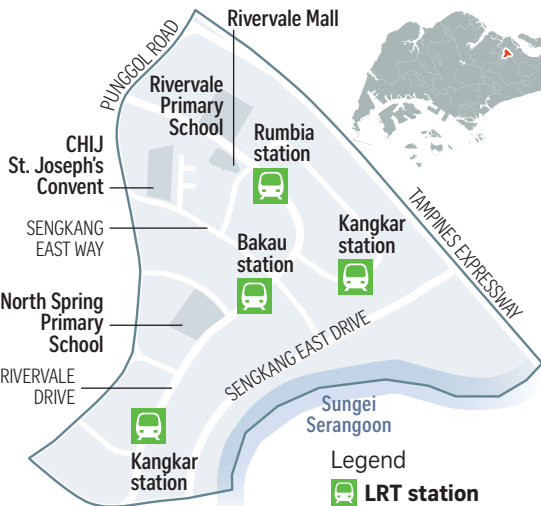

PUNGGOL EAST SMC

Lee Li Lian, 37

Charles Chong, 62

POPULATION PROFILE

Total population
55,586

ABOUT THE CONSTITUENCY

- Created in 2011 after it was carved out from Pasir Ris-Punggol GRC.
- Part of the troubled Aljunied-Hougang-Punggol East Town Council, which has come under scrutiny for its mismanagement of town council funds.
- Scene of a four-way by-election in 2013, after the resignation of PAP MP Michael Palmer. Ms Lee won with 54.5 per cent of votes.
- It has shaped up to be a hot battleground, with the PAP banking on long-serving MP Charles Chong to take the ward back.