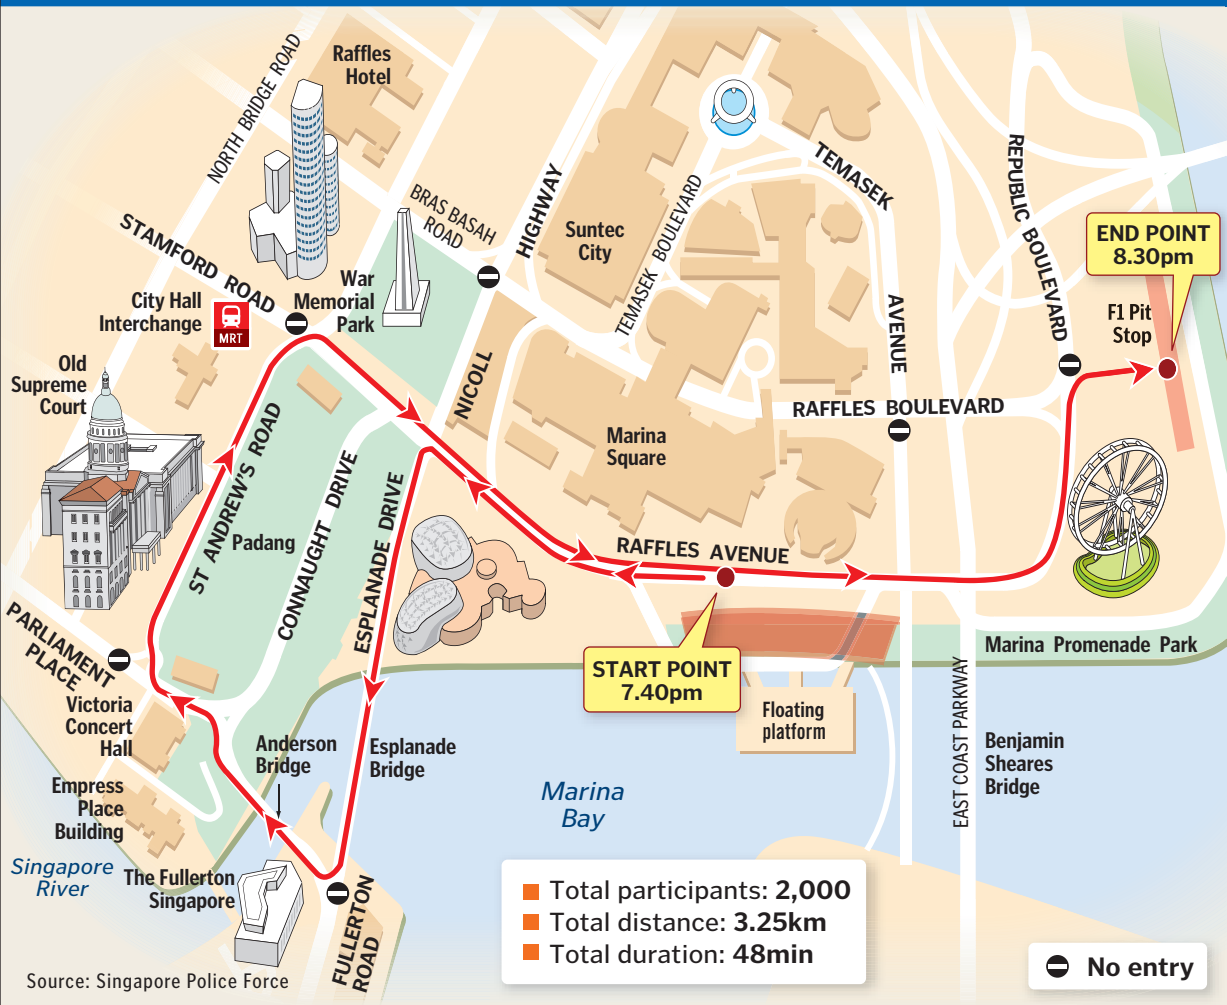

ROUTE OF CITY MARCH PAST

Location	Time of full road closure
Republic Boulevard (towards Raffles Avenue only)	9 am to 11.30pm
Raffles Avenue	2pm to 10.30pm
Temasek Avenue	2pm to 11.30pm
Connaught Drive	2pm to 10.30pm
Esplanade Drive	4pm to 10.30pm
Fullerton Road	7.30pm to 8.15pm
St Andrew's Road	7.30pm to 8.15pm
Parliament Place	7.30pm to 8.15pm
Nicoll Highway	7.30pm to 10.30pm
Stamford Road	7.30pm to 10.30pm

Source: Singapore Police Force