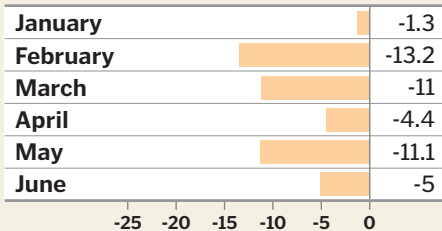

THE SLIDE

Changi's overall traffic (% change)*

SIA's passenger traffic (% change)*

* Year-on-year change

Source: SIA & compiled by ST

ST GRAPHICS