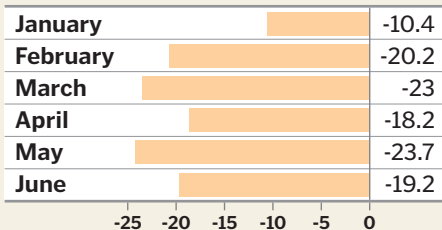

THE SLIDE

Changi's overall traffic (% change)*

SIA's passenger traffic (% change)*

* Year-on-year change

Source: SIA & compiled by ST

ST GRAPHICS