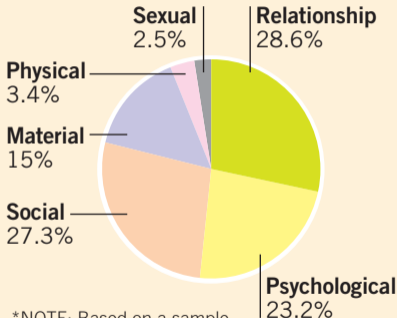

» NUMBER DROPS

Suicide statistics in Singapore

Year	Total	Male	Female
2007	374	215	159
2006	419	260	159
2005	405	263	142
2004	381	227	154
2003	346	214	132
2002	361	211	150
2001	357	214	143
2000	348	225	123

SOURCE: Registry of Births and Deaths, Singapore Immigration and Registration

Types of SOS calls*

*NOTE: Based on a sample size of 44,718 calls