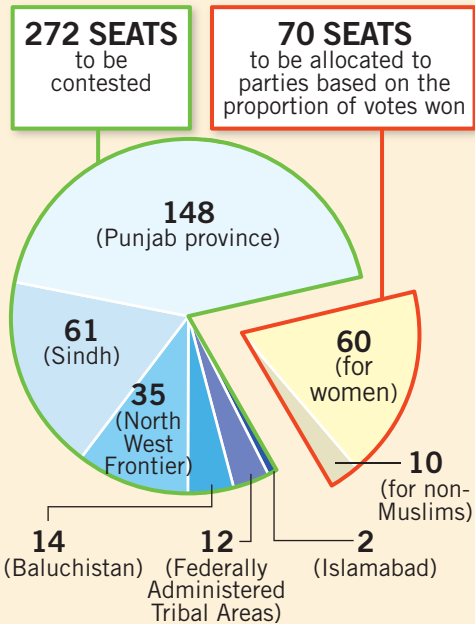

» WHAT'S AT STAKE

- » Total seats in National Assembly: **342**
- » Number of registered voters: **80 million**
- » Number of polling stations: **64,000**

MAIN PARTIES

- » Pakistan Muslim League, sometimes called the PML (Q) or Q League, which backs President Pervez Musharraf
- » Pakistan People's Party, of assassinated former prime minister Benazir Bhutto
- » Pakistan Muslim League (Nawaz), of former prime minister Nawaz Sharif, also known as the PML-N or Nawaz League