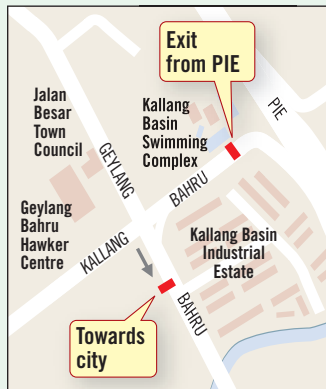

» FIVE NEW GANTRIES FROM APRIL 7

Time	Rates
7.30am - 8am	
8am - 8.30am	\$1
8.30am - 9am	
9am - 9.30am	—

Time	Rates
7.30am - 8am	
8am - 8.30am	\$1
8.30am - 9am	
9am - 9.30am	50 cents

Time	Rates
7.30am - 8am	
8am - 8.30am	50 cents
8.30am - 9am	
9am - 9.30am	50 cents

Time	Rates
7.30am - 8am	
8am - 8.30am	\$1
8.30am - 9am	
9am - 9.30am	50 cents

Source: LTA