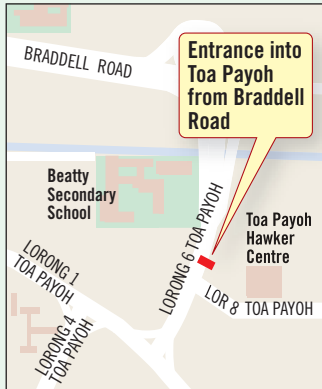

Time	Rates
7.30am - 8am	
8am - 8.30am	$1
8.30am - 9am	
9am - 9.30am	50 cents